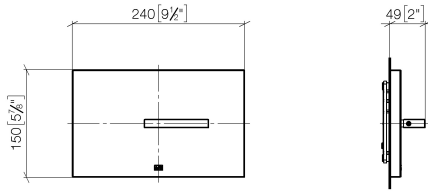

Cover plate for the concealed WC cistern made by TeCe - Champagne (22kt Gold)

IMO

12 660 979

Fits: IMO, LULU, MADISON, MEM, TARA, CL.1, LISSÉ, VAIA, META, CYO

- cover plate 150 x 240 x 15 mm
- flush handle with rotary operation and two-volume technology (full flush/partial flush)

Cover plate for the concealed WC cistern made by TeCe - Champagne (22kt Gold)

IMO

12 660 979
mm [inches]

12 660 979
Parts for other
finishes can be found
here: Chrome

Spare parts list

No.	Item Number	Name	Quantity used	Delivery time
1	04 28 01 053 00 90	plate	1	2
2	09 18 20 038 90	base	1	2
3	09 30 30 086 90	screw	1	2
4	09 11 01 179-47	cover	1	-
Spare part can no longer be ordered, please order the replacement item				
5	09 20 97 057-47	handle	1	30
6	09 31 11 058 90	pin	1	2